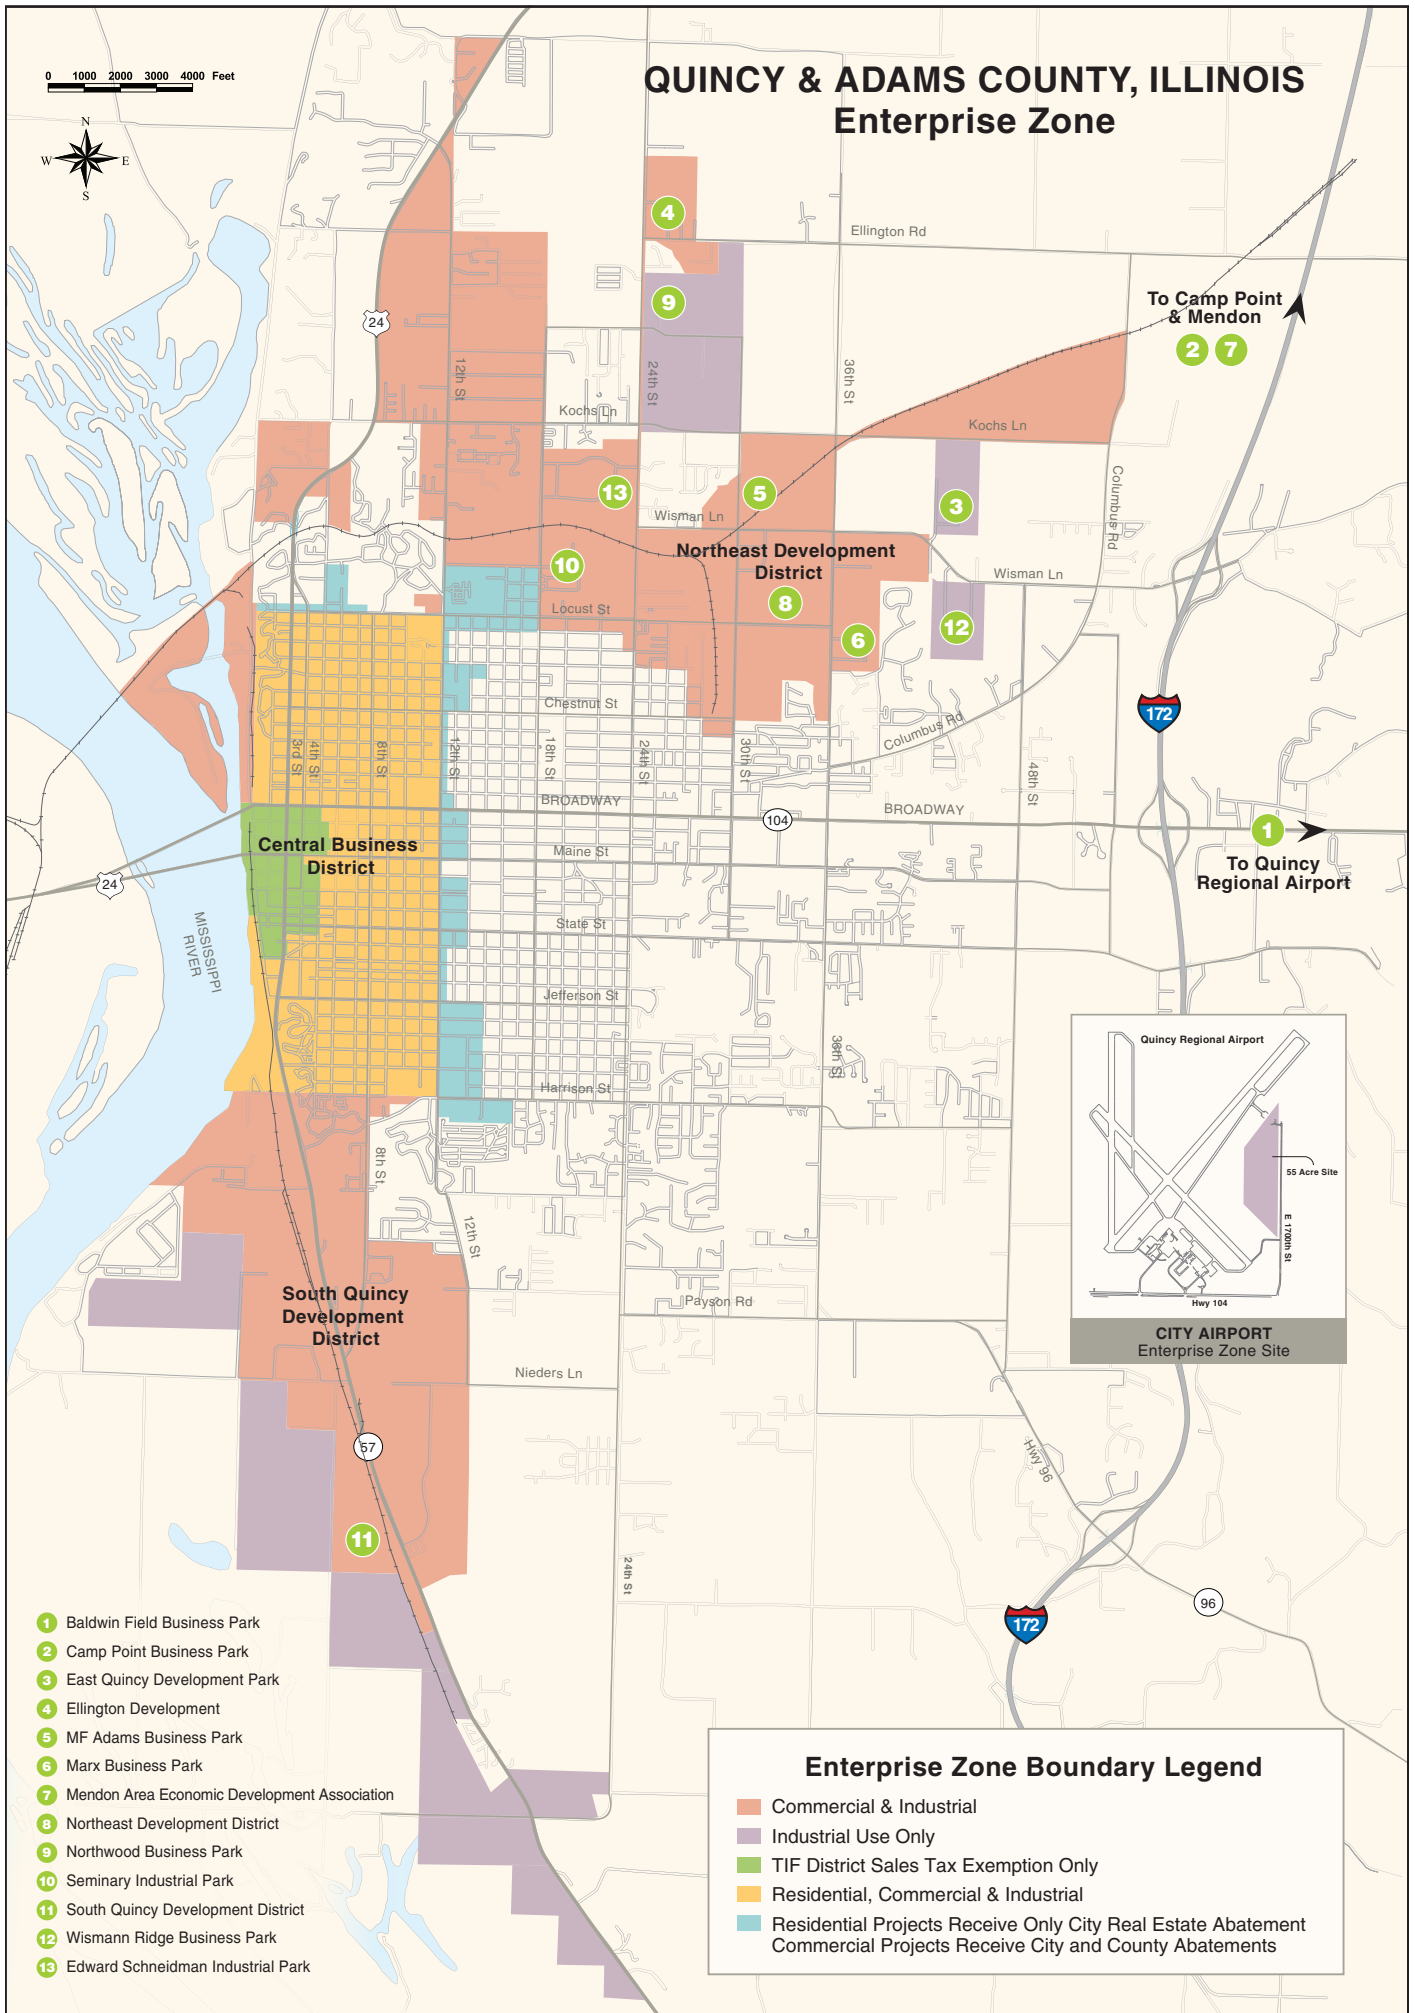

QUINCY & ADAMS COUNTY, ILLINOIS Enterprise Zone

0 1000 2000 3000 4000 Feet

- 1 Baldwin Field Business Park
- 2 Camp Point Business Park
- 3 East Quincy Development Park
- 4 Ellington Development
- 5 MF Adams Business Park
- 6 Marx Business Park
- 7 Mendon Area Economic Development Association
- 8 Northeast Development District
- 9 Northwood Business Park
- 10 Seminary Industrial Park
- 11 South Quincy Development District
- 12 Wismann Ridge Business Park
- 13 Edward Schneidman Industrial Park

Enterprise Zone Boundary Legend

- Commercial & Industrial
- Industrial Use Only
- TIF District Sales Tax Exemption Only
- Residential, Commercial & Industrial
- Residential Projects Receive Only City Real Estate Abatement
Commercial Projects Receive City and County Abatements

To Camp Point & Mendon
2 7

To Quincy Regional Airport
1

Northeast Development District

Central Business District

South Quincy Development District

CITY AIRPORT
Enterprise Zone Site